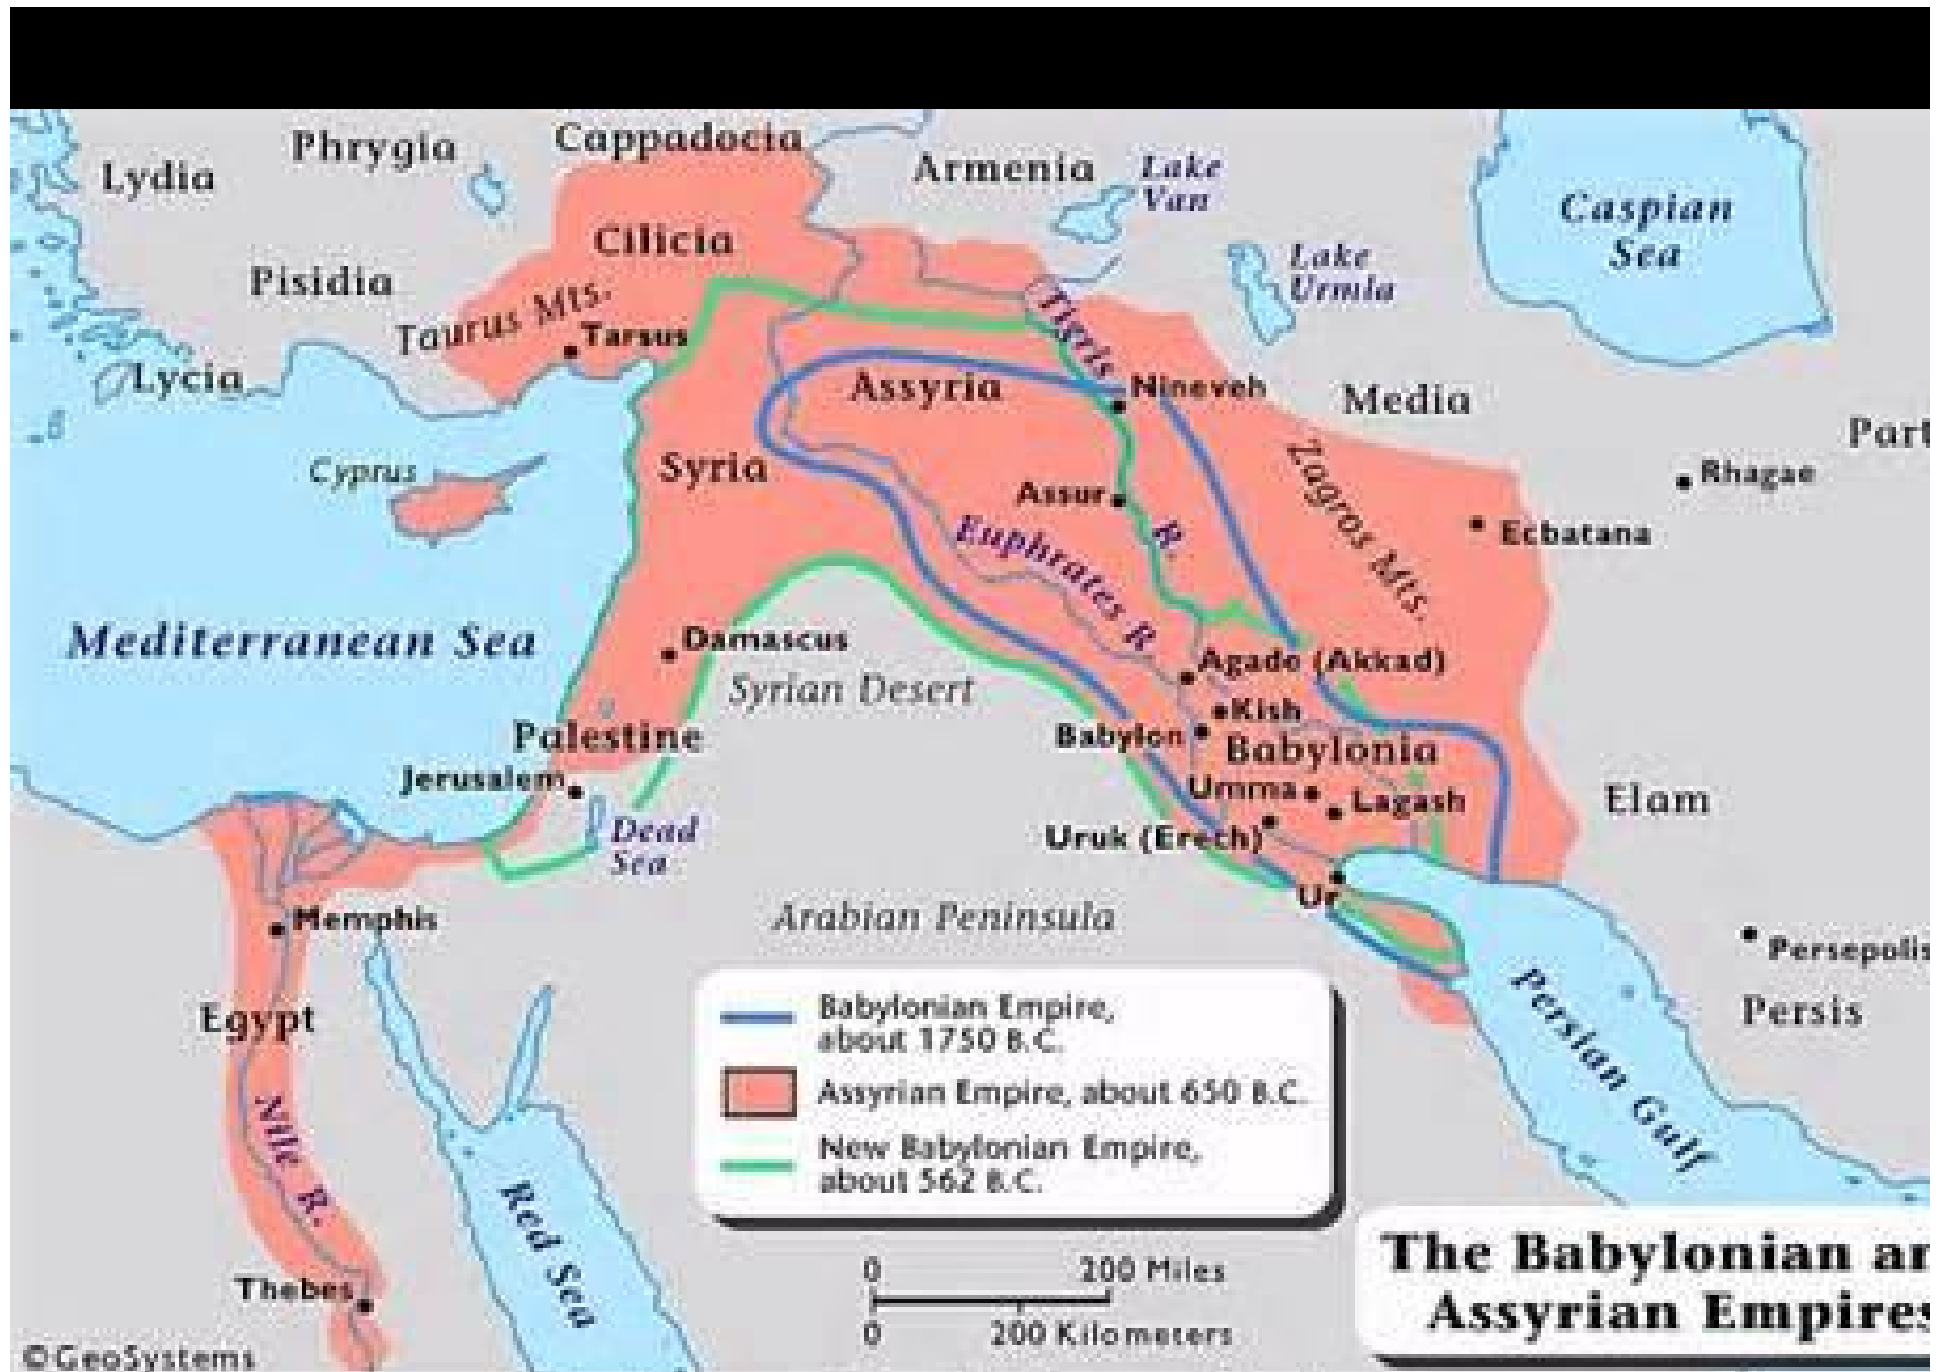

JONAH

The Kingdoms of Israel and Judah, 924 to 722 B.C.

1870: HISTORICAL MAP OF ISRAEL AND JUDAH
1870-12

- City
- Capital city
- City (archaeological remains)
- Mountain peak
- Israel
- Judah
- International roads
- Local roads

Jonah was a prophet in the Northern Kingdom of Israel, but God sent him to prophesy to Nineveh, the capital city of Assyria, Israel's dreaded enemy, which would later (722 B.C.) capture Israel and carry the people off into captivity!

The Babylonian and Assyrian Empires

JONAH'S REACTIONS TO GOD'S DEALINGS

Jonah runs!

JONAH'S REBELLION, Jonah 1:1-16

1. The Occasion of His Rebellion, 1:1-2.
2. The Details of His Rebellion, 1:3
3. The Results of His Rebellion, 1:4-16.
 - Danger by storm, 1:4-6
 - Discovery by sailors, 1:7-14
 - Disposal at sea, 1:15-16