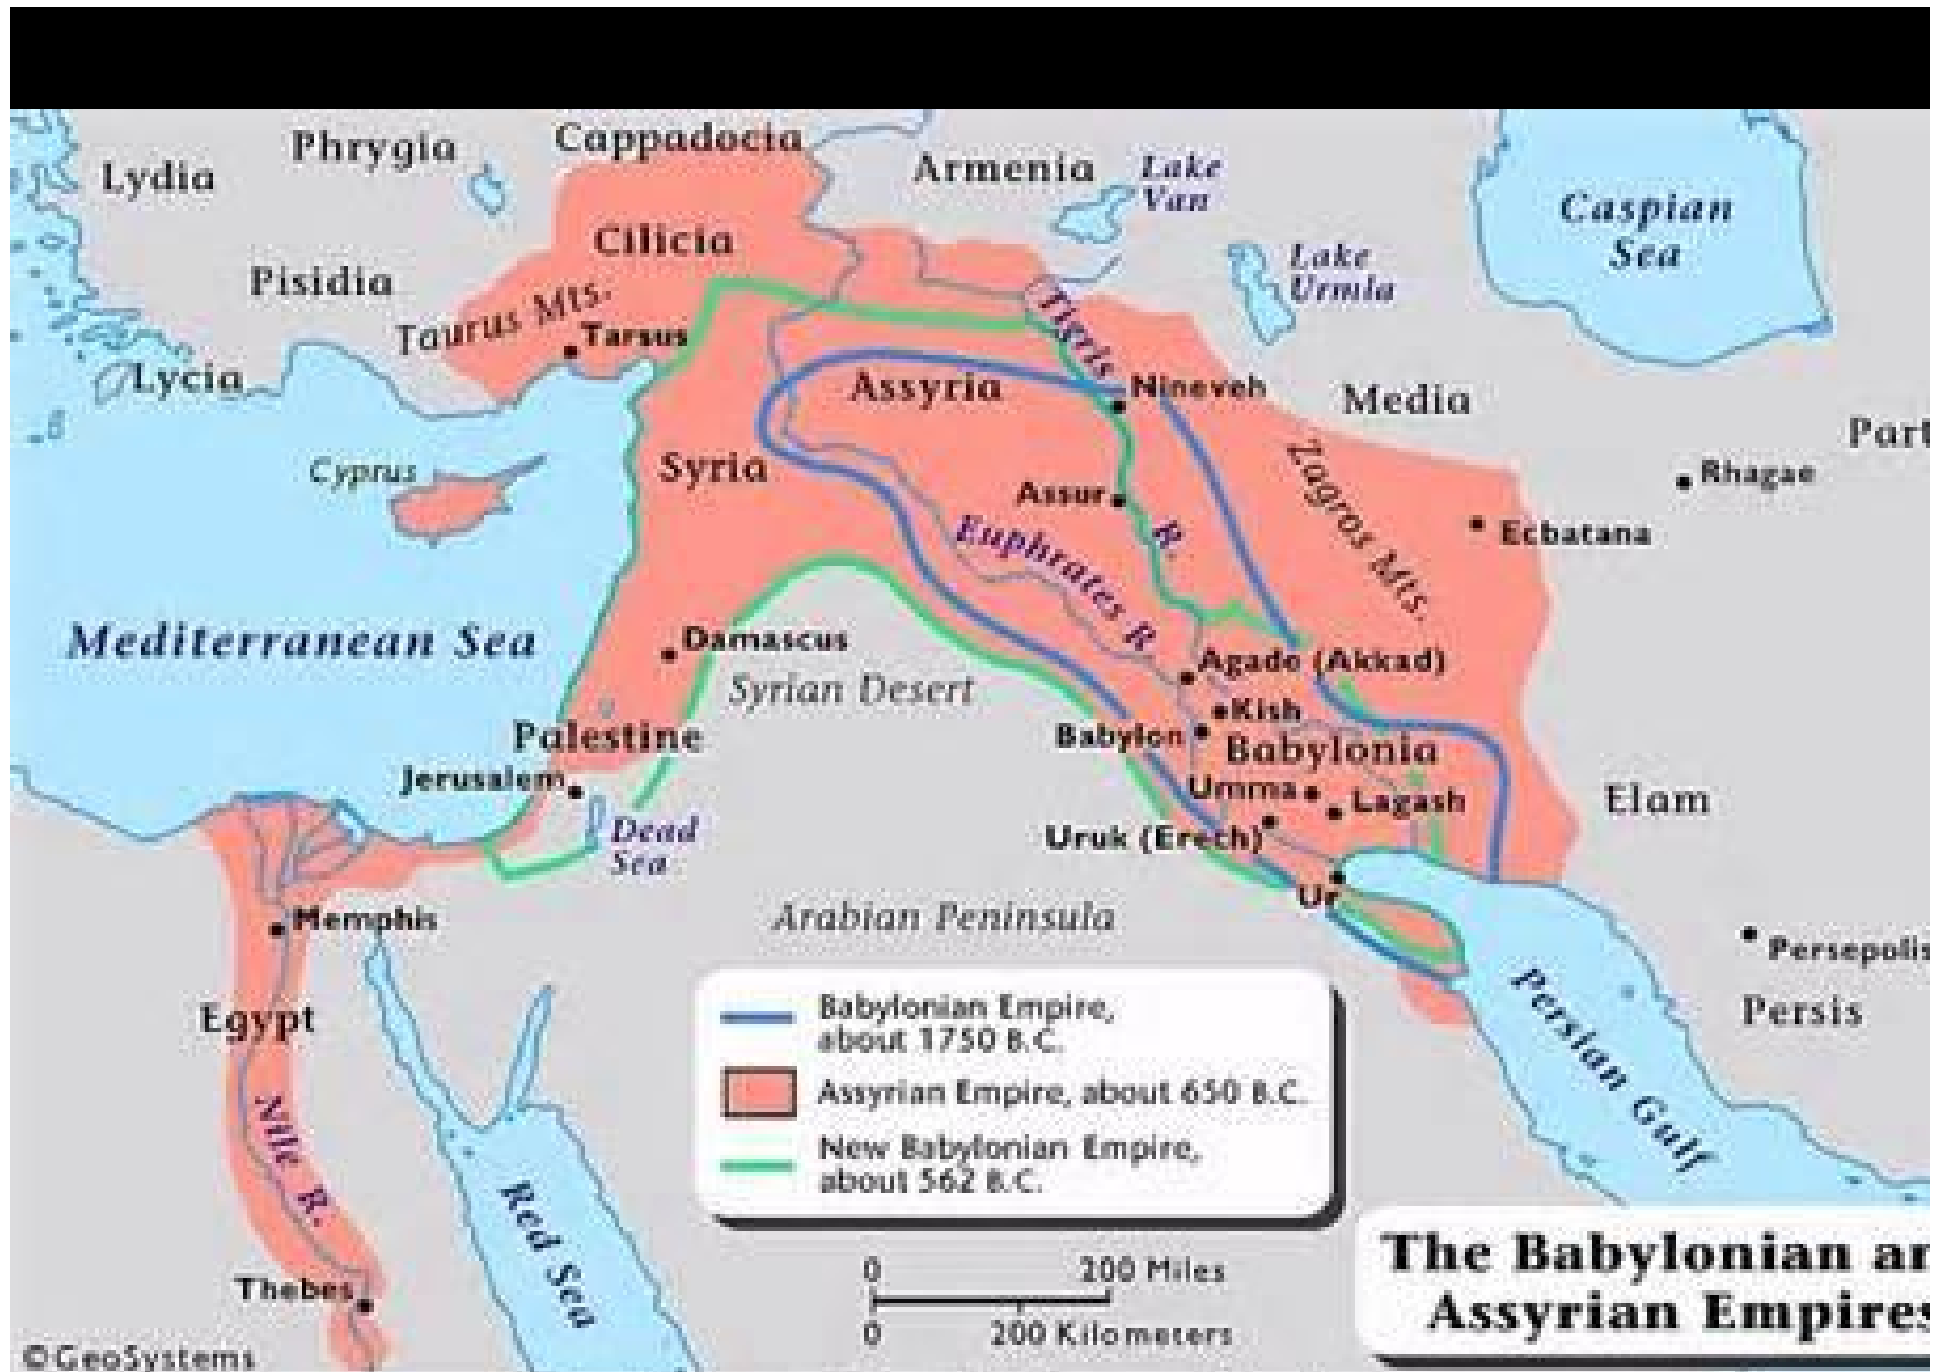

**NAHUM**

**OR,**

**as nobody calls it...**

**|| Nineveh!**

1870 HISTORICAL MAP OF ISRAEL AND JUDAH  
1870-12

- City
- Capital city
- City (uncertain location)
- Mountain peak
- Israel
- Judah
- International road
- Local road

## The Babylonian and Assyrian Empires

# Significant Dates for “Dating” Nahum...

≈ 750 B.C. Jonah preached

722 B.C. Israel fell to Assyria

663 B.C. Fall of Thebes (No-Amon)

612 B.C. Fall of Nineveh

# **Significant Dates for “Dating” Nahum...**

**≈ 750 B.C. Jonah preached**

**722 B.C. Israel fell to Assyria**

**663 B.C. Fall of Thebes (No-Amon)**

**≈ 650 B.C. Prophecy of Nahum**

**612 B.C. Fall of Nineveh**